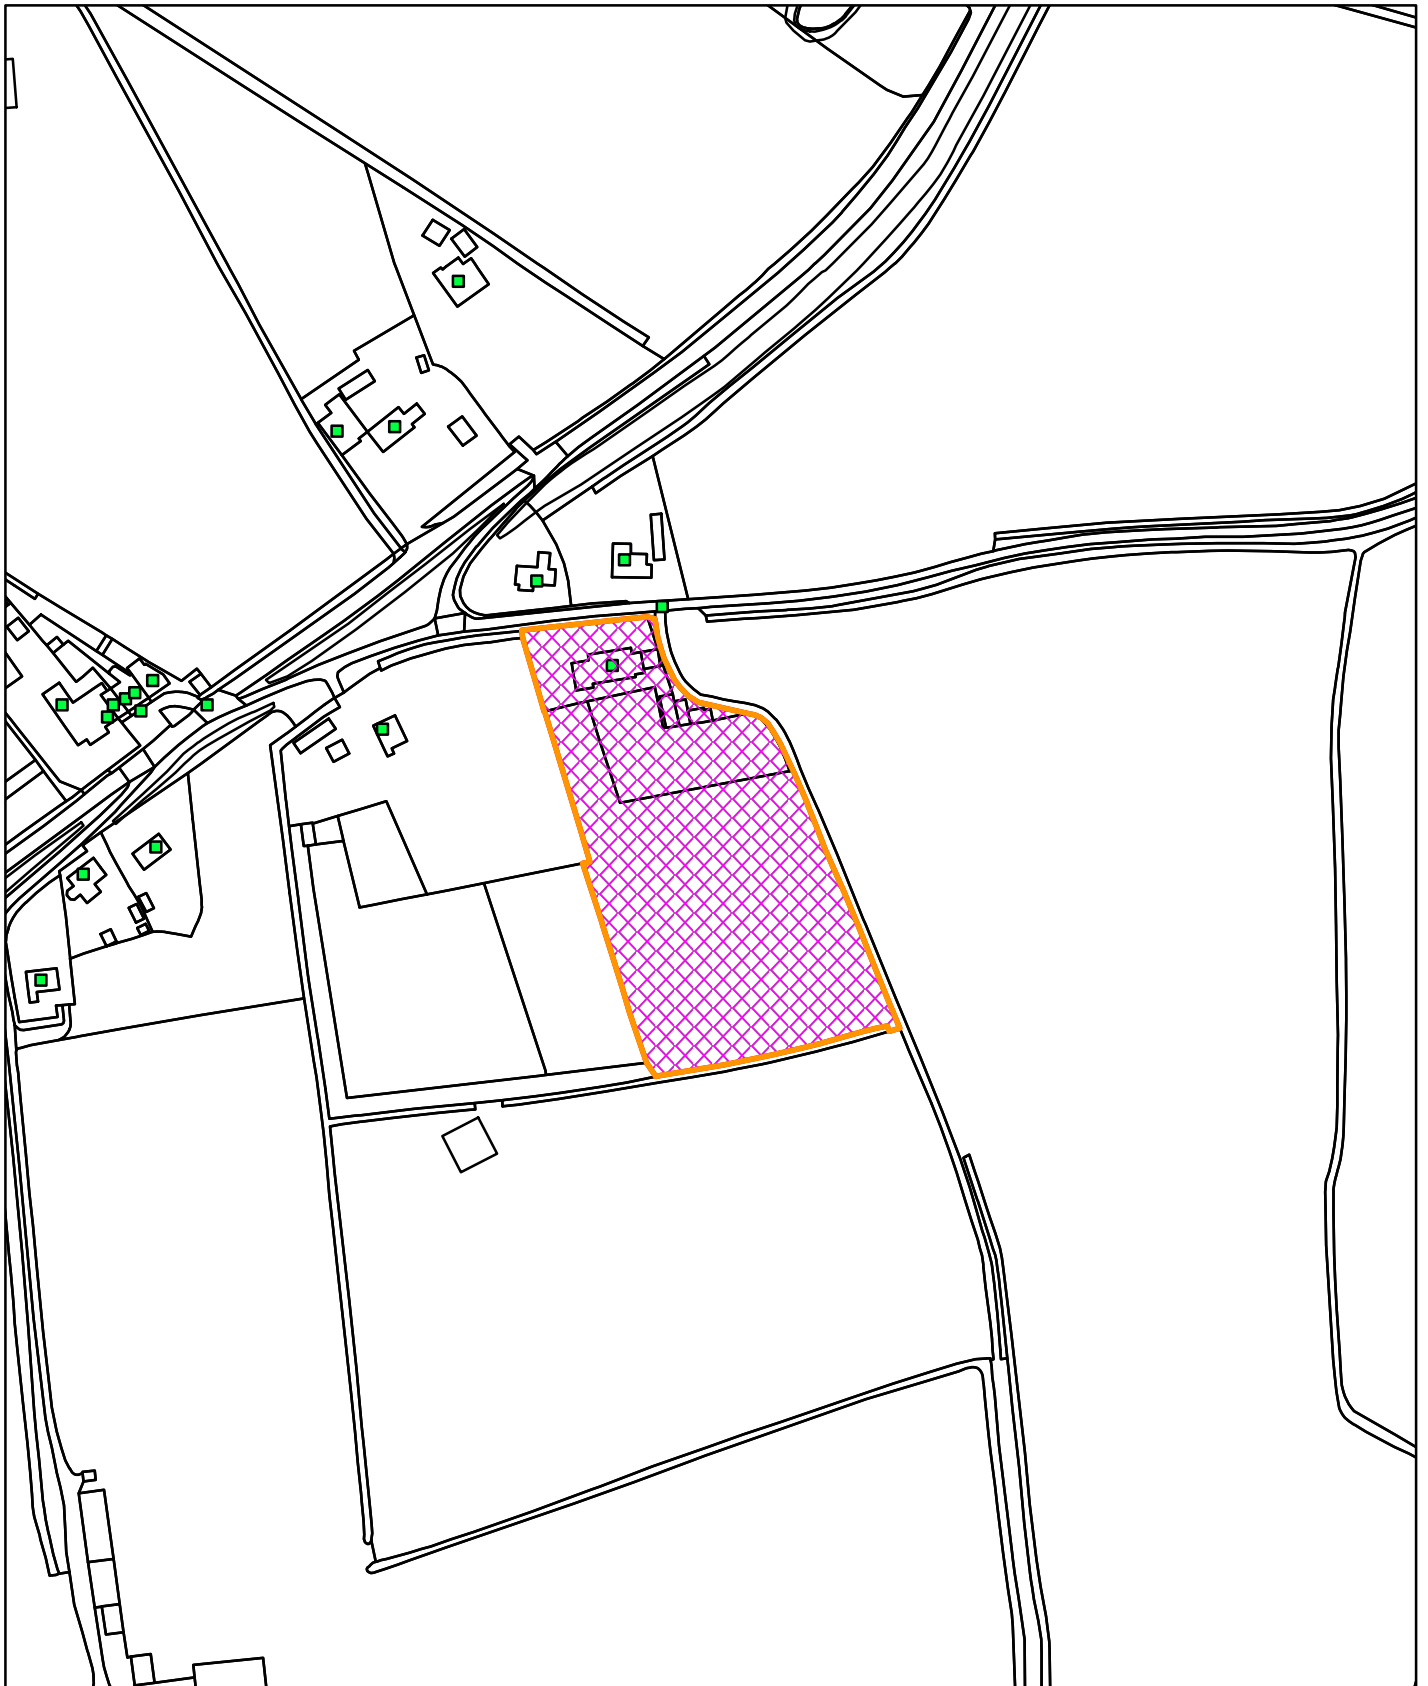

22/00832/F

Britina Folgate Lane Walpole St Andrew Wisbech PE14 7JA

© Crown copyright and database rights 2023
Ordnance Survey 100024314

22/06/2023